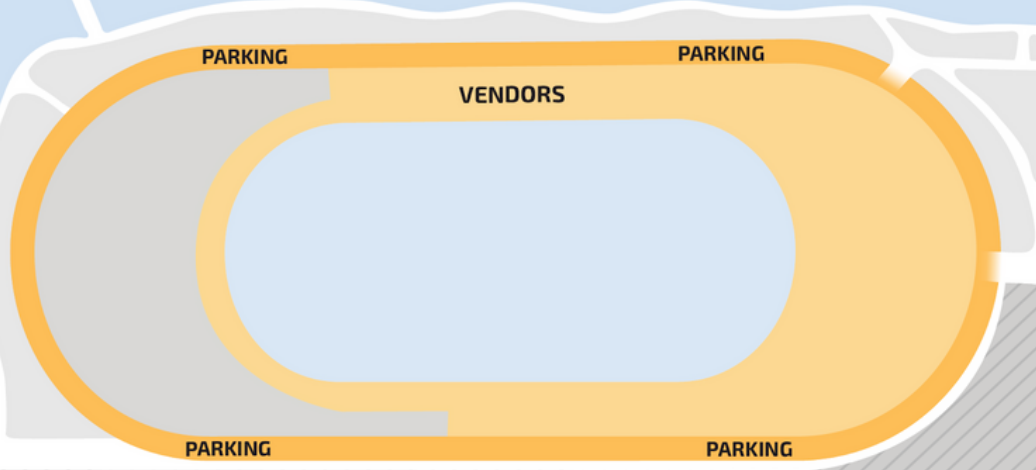

FIELD MAP

GALWAY DOWNS SOCCER COMPLEX, 38801 LOS CORRALITOS RD, TEMECULA, CA 92592

GO STRAIGHT FOR
FIELDS 6-20 PARKING FIELDS 8-10
PARKING ENTRY

NO STOPPING, NO STANDING, NO DROP OFFS ON LOS CABALLOS ROAD

FIELDS 1-7
TURN RIGHT
FOR PARKING

NO STOPPING, NO STANDING, NO DROP OFFS ON LOS CORRALITOS ROAD

LOS CORRALITOS ROAD

LOS CABALLOS ROAD

PARKING

NO SOCCER ACCESS