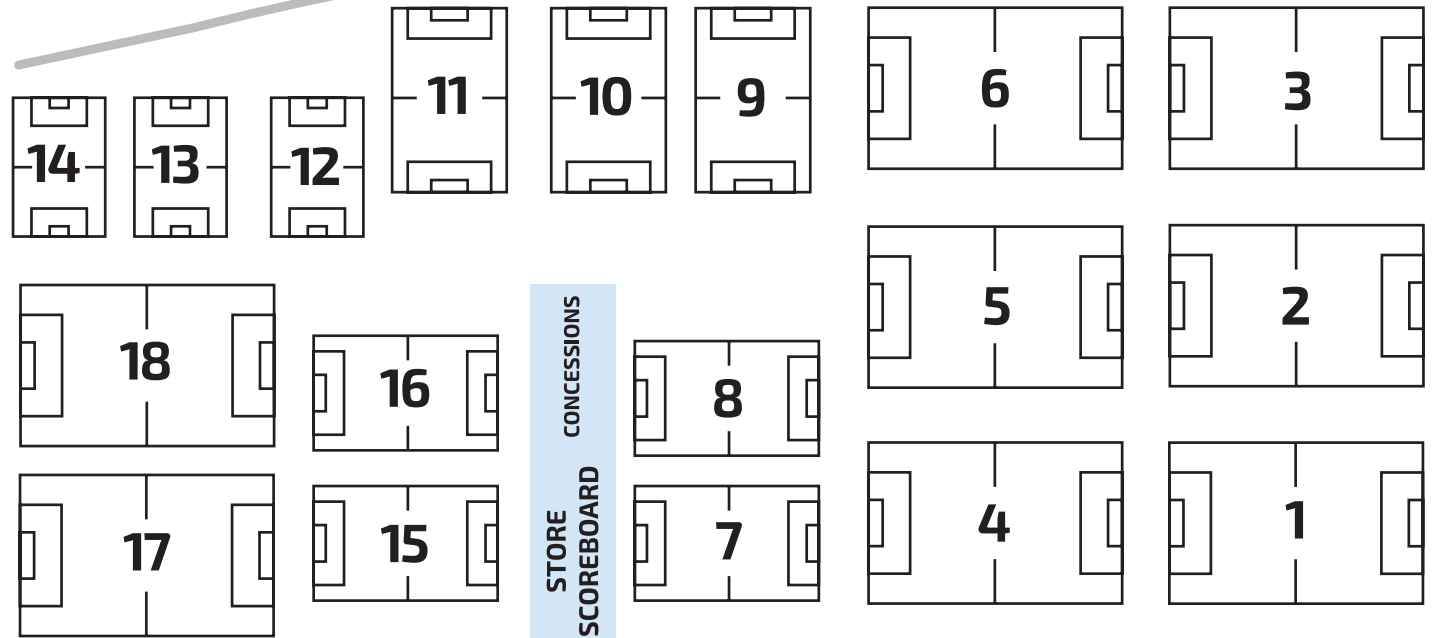

FIELD MAP

SURF SPORTS PARK

14989 Via De La Valle, Del Mar, CA 92014

PARKING

EL CAMINO REAL

PARKING

PARKING ENTRANCE

PARKING

PARKING

PARKING

VIA DE LA VALLE