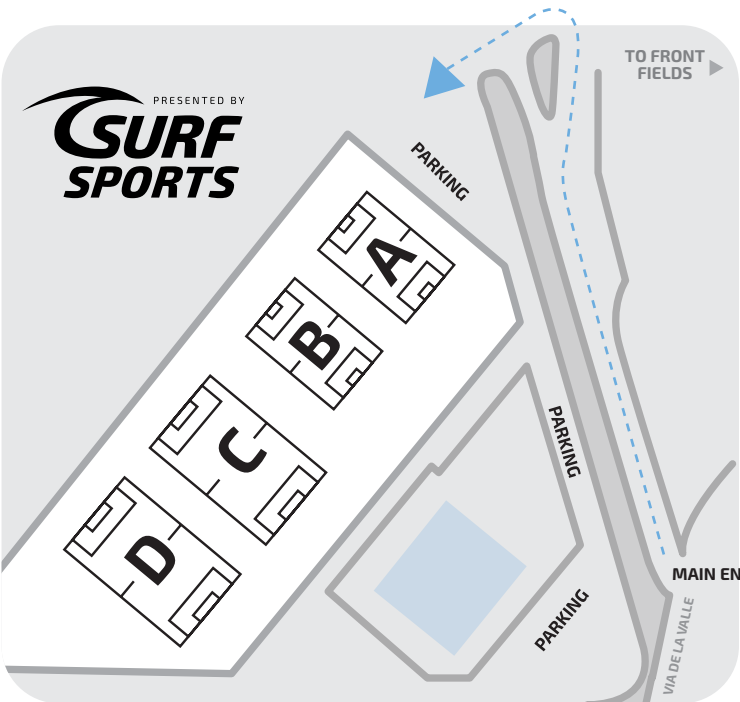

FIELD MAP

SURF SPORTS PARK

14989 Via De La Valle, Del Mar, CA 92014

PARKING

EL CAMINO REAL

PARKING

PARKING ENTRANCE

PARKING

PARKING

PARKING

VIA DE LA VALLE